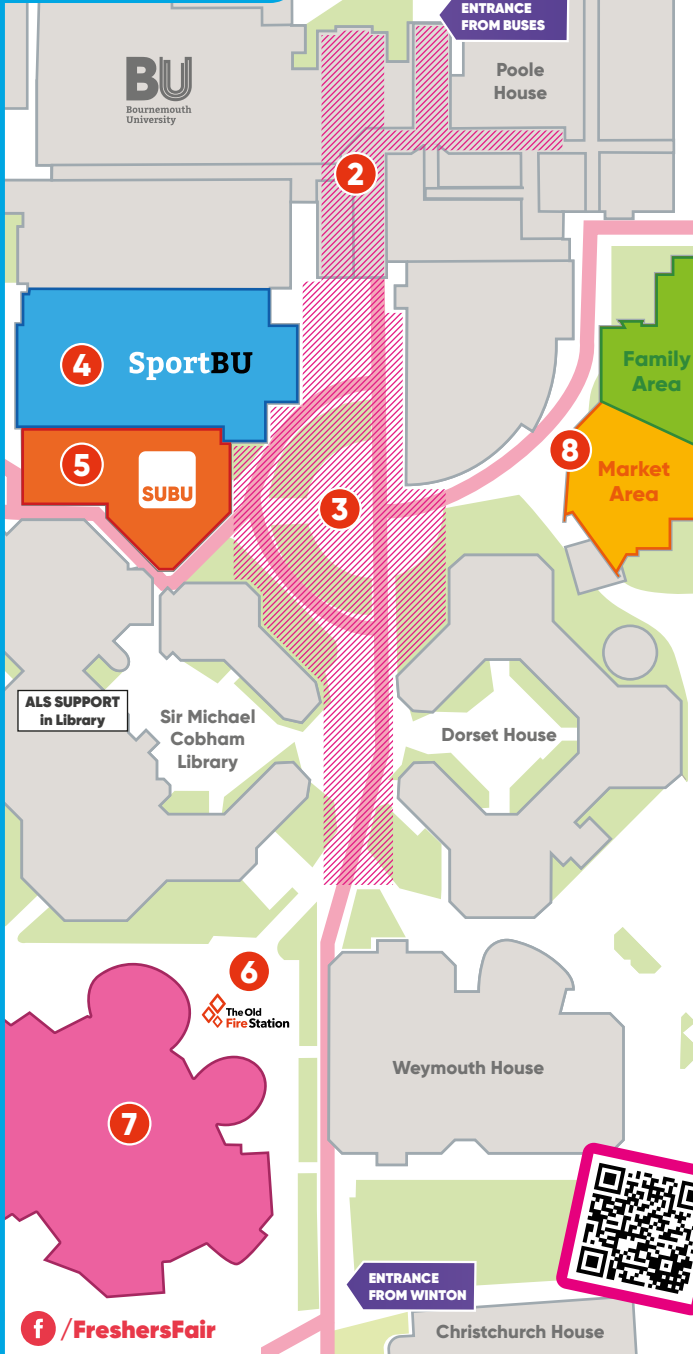

Bus services back to Bournemouth & Poole

FRESHERS FAIR

SATURDAY 28 SEPTEMBER

11AM - 3PM*

Don't miss our key exhibitors and many more in each area!

1 Main Entrance

Domino's Bus Drop-off

2 Poole House, Atrium

TAXI 165 86 77 LIFT & SHUTTLE IRISH GOLF CENTRE RECRUITMENT AGENCIES

3 The Courtyard

IKEA Nando's Specsavers JYNN MINT

4 SportBU

SPORTS TEAMS, CLUBS and more

5 Student Centre

STUDENTS' UNION SUBU CLUBS & SOCIETIES Many Clubs to Join!

6 The Old Fire Station Events

The Old Fire Station Lojipop SUMMER BALL BLOCK PARTY KARAOKE drumfunk CURENDU FUNK Inner Love Festival

7 The Fusion Building

Mind Dorset prime student NHS STARS megabus BU Bournemouth University

8 Market Area

ART + POSTERS VINTAGE CLOTHING CRAFTS JEWELRY AND MORE!

Key

- Local and National Companies - Offers, Discounts & Freebies
- Family Area
- Sports Teams
- Clubs, Societies & Volunteering
- Market Area