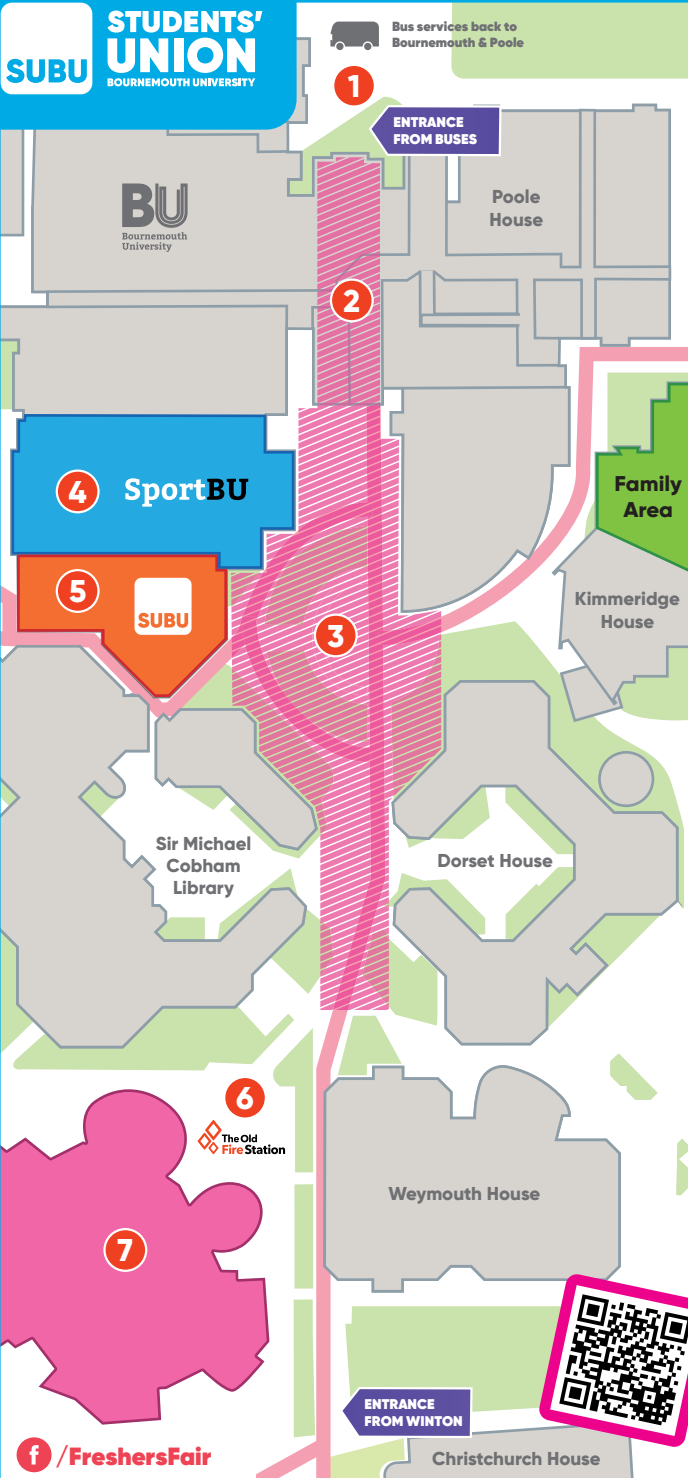

Bus services back to Bournemouth & Poole

FRESHERS FAIR

SATURDAY 23 SEPTEMBER

11AM - 3PM*

Don't miss our key exhibitors and many more in each area!

1 Main Entrance

Bus Drop-off

2 Poole House, Atrium

RECRUITMENT AGENCIES

3 The Courtyard

4 SportBU

SPORTS TEAMS & CLUBS

5 Student Centre

Over 80 clubs to join!

6 The Old Fire Station Events

7 The Fusion Building

Key

- Local & National Companies - Offers, Discounts & Freebies
- Family Area
- Sports Teams
- Clubs, Societies & Volunteering